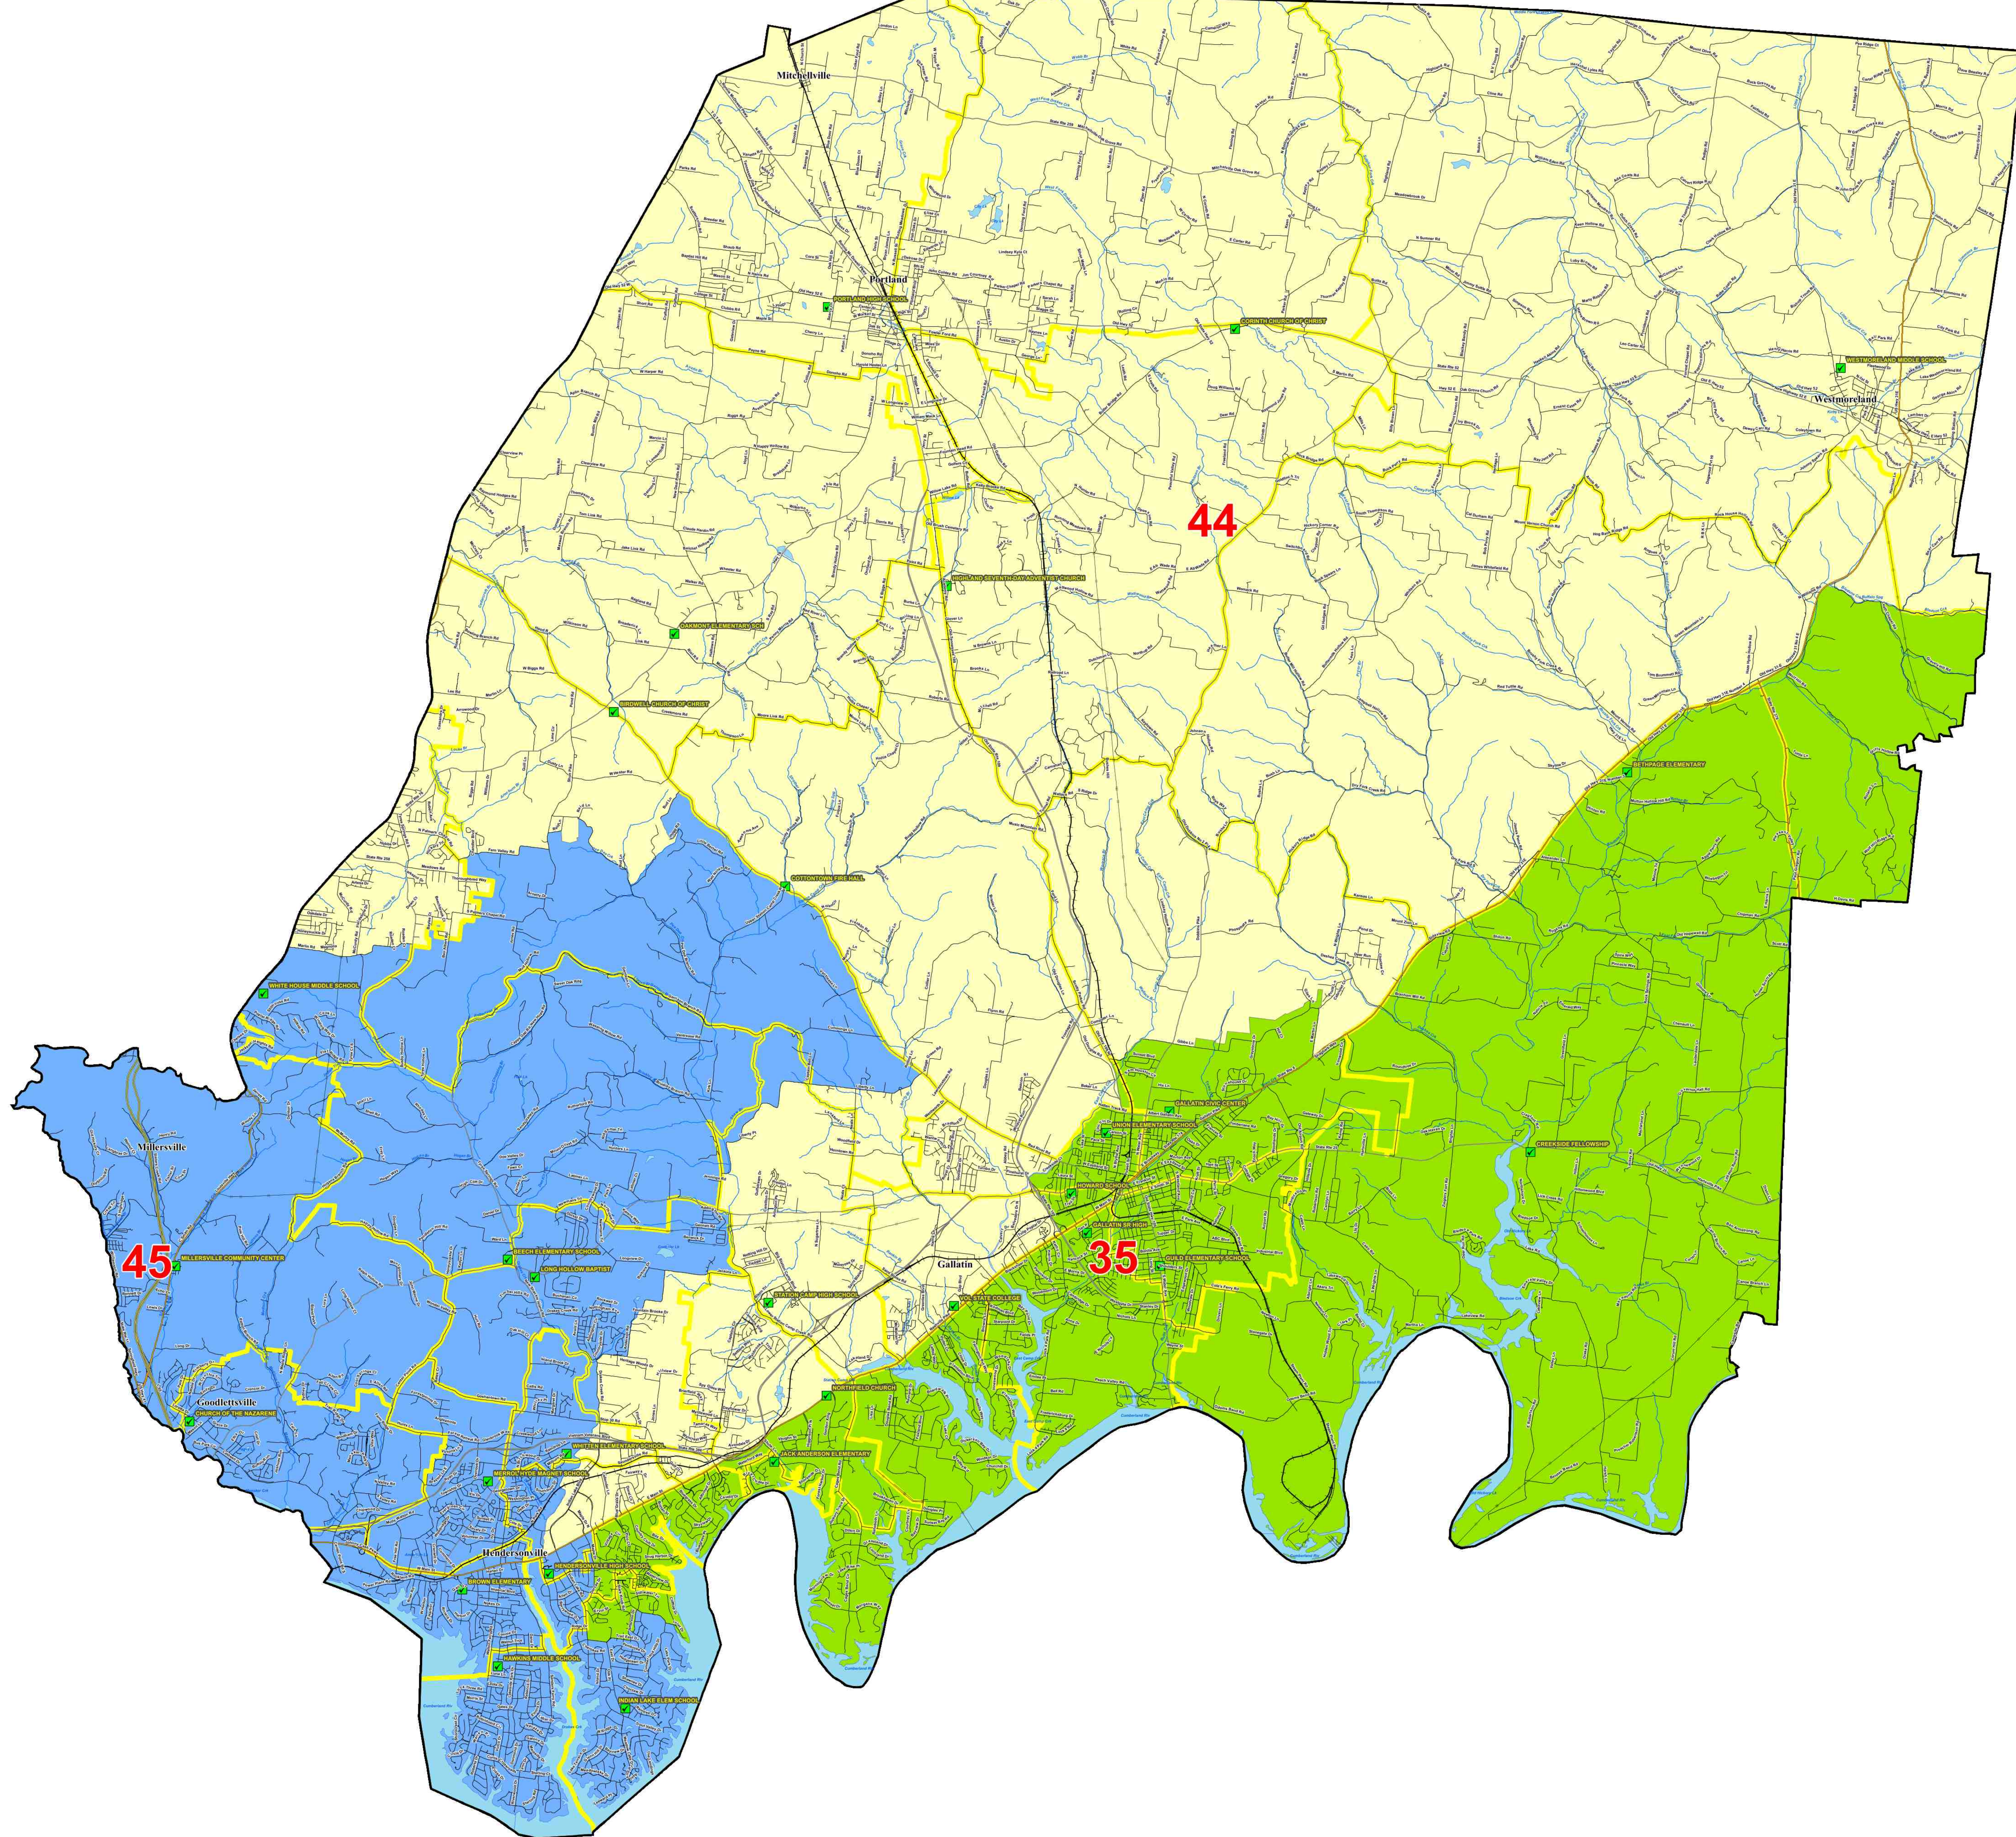

House Districts

- Polling Place
- Interstates
- U.S. Highway
- State Highway
- Local Roads
- Railroads
- Creeks / Stream
- Powerline
- Voting Precinct
- Lakes / Rivers
- City, Town
- 1 House District
- 1234 Precinct ID Number

Cordell Hull Building
425 Rep. John Lewis Way N | Nashville, Tennessee 37243-1402
P: 615.401.7773 | F: 615.532.5279

Created on: 3/9/2022